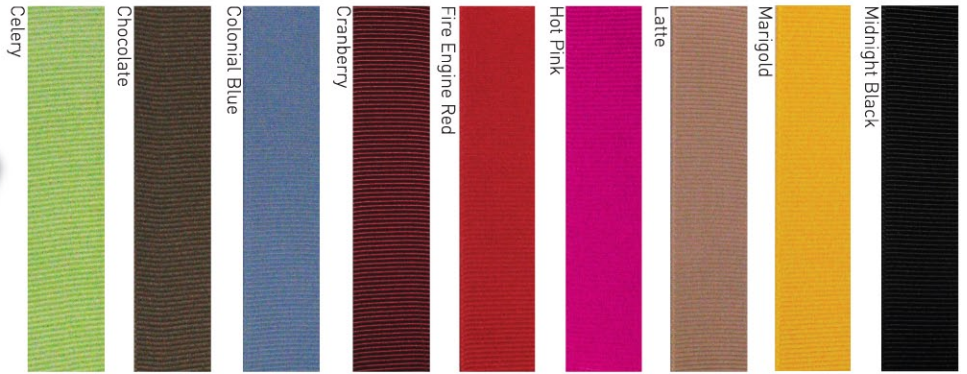

Bone Appetite Brown Collar

In-stock, exclusively-designed patterns shown on this page.

-  Spot-cleanable grosgrain ribbon securely sewn onto coordinating color-fast nylon webbing
-  Leashes - measure 6' long x 1" wide and contain die-cast zinc swivel-eye snap hooks - **MSRP: \$21.95**
-  Collars - S/M measure 12-20"; M/L measure 16-28" x 1" wide and contain die-cast zinc hardware and contoured side-release buckles - **MSRP: \$18.95**
-  Offer your customers our coordinating LeashLink® for one-stop shopping
-  Collars and Leashes come with sturdy plastic hang-tags to display easily on peg wall arms

Made in the USA

Get creative! Mix and match a solid leash with a pattern collar.

Patterns shown on this page are considered custom work.

- *Denotes exclusively-designed patterns contained within the category
- Standard sizing applies, see front for details

Sunflower collar and Marigold leash

Solid

Stripe*

Starry Night collar and Colonial leash

Celebration *Limited Availability*

Home Décor* *New Collection*

Animal Kingdom